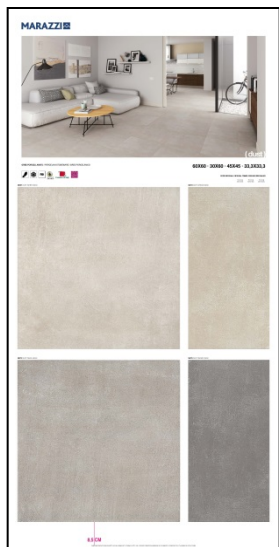

(merchandising)