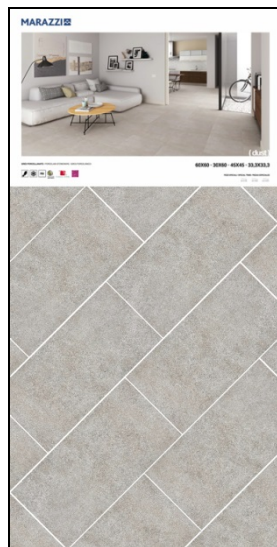

M2 Posati con grafica
Cod. V5SA PEARL
Available from: 15/03/2016